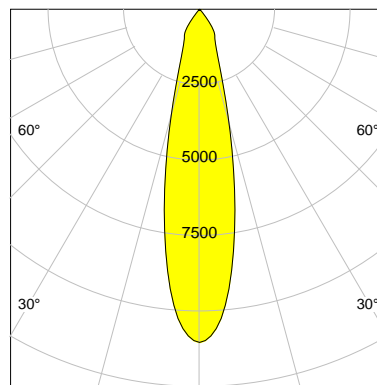

REFLECTOR

Technology	ULTRA
Material	Miro 4 Silver
FWHM	24°
FWTM	55°