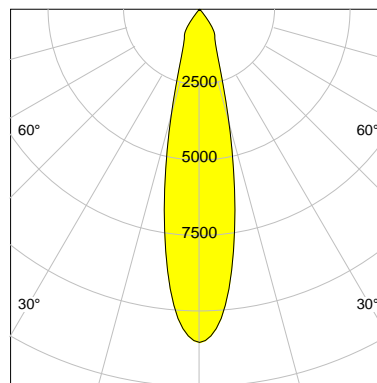

REFLECTOR

Technology	ULTRA
Material	Miro 4 Silver
FWHM	24°
FWTM	55°