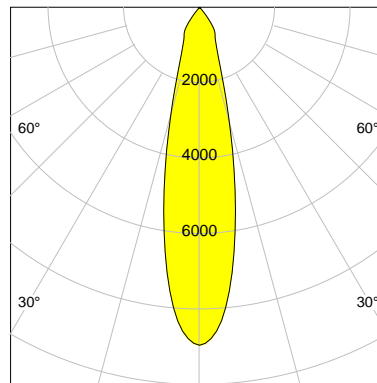

REFLECTOR

Technology	ULTRA
Material	Miro 4 Silver
FWHM	24°
FWTM	55°