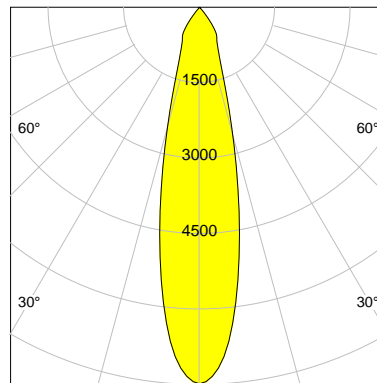

DESCRIPTION

Type	Track Spotlight
Article-number	141279L10718
Colour	black
Energy Consumption	17.1 W
Efficiency	119 lm/W
Luminous Flux	2030 lm
Current (sec)	450 mA
Protection Class	IP 20
Energy-Label	D
Cooling	Passive

LED

Color Temperature	3000K
Color Rendering	CRI 92
LES	15
Color Tolerance	3-Step McAdam
Planckian Curve	BBBL
Spectrum	Premium White G7
Photobiological safety	RG2

ELECTRICAL

Power Supply	220-240, 50-60Hz
Safety Class	2
Startup Time	< 1s
Overload- / Shortcircuit Protection	
Wiring / Adapter	3-Phase Adapter
Max Luminaires MCB	B16A 27 pcs
Tracks	Global Stucchi Eutrac

Control

Control	On/Off
---------	--------

REFLECTOR

Technology	ULTRA
Material	Miro 4 Silver
FWHM	24°
FWTM	55°

I-max : 7480 cd *

UGR : 19.9 (4H/8H - 70/50/20)

H/m	D/m	E _{max} /lx/klm *
1.0	0.4	3685
2.0	0.8	921
3.0	1.3	409
4.0	1.7	230