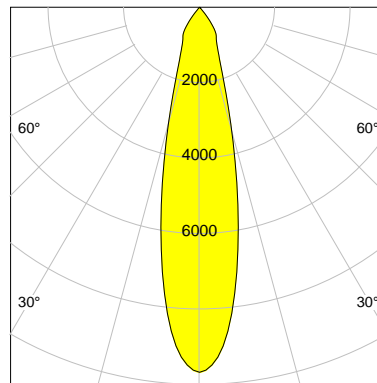

DESCRIPTION

Type	Track Spotlight
Article-number	141279L10721
Colour	black
Energy Consumption	23.2 W
Efficiency	113 lm/W
Luminous Flux	2624 lm
Current (sec)	600 mA
Protection Class	IP 20
Energy-Label	E
Cooling	Passive

LED

Color Temperature	3000K
Color Rendering	CRI 92
LES	15
Color Tolerance	3-Step McAdam
Planckian Curve	BBBL
Spectrum	Premium White G7
Photobiological safety	RG2

ELECTRICAL

Power Supply	220-240, 50-60Hz
Safety Class	2
Startup Time	< 1s
Overload- / Shortcircuit Protection	
Wiring / Adapter	3-Phase Adapter
Max Luminaires MCB	B16A 27 pcs
Tracks	Global Stucchi Eutrac

Control

Control	On/Off
---------	--------

REFLECTOR

Technology	ULTRA
Material	Miro 4 Silver
FWHM	24°
FWTM	55°

I-max : 9668 cd *

UGR : 20.8 (4H/8H - 70/50/20)

H/m	D/m	E _{max} /lx/klm *
1.0	0.4	3685
2.0	0.8	921
3.0	1.3	409
4.0	1.7	230