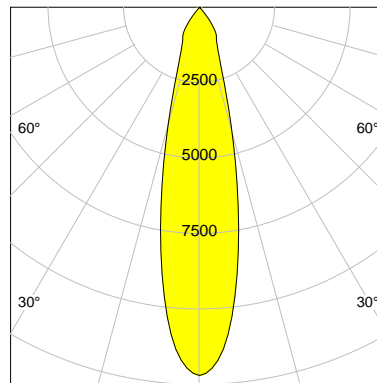

REFLECTOR

Technology	ULTRA
Material	Miro 4 Silver
FWHM	24°
FWTM	55°