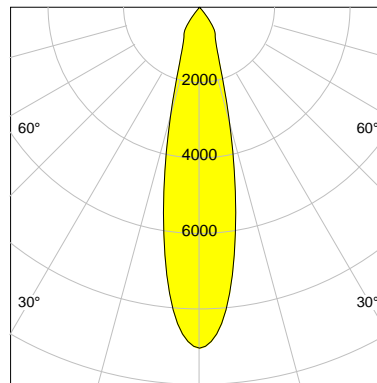

DESCRIPTION

Type	Track Spotlight
Article-number	141279L10724
Colour	white
Energy Consumption	17.1 W
Efficiency	143 lm/W
Luminous Flux	2451 lm
Current (sec)	450 mA
Protection Class	IP 20
Energy-Label	C
Cooling	Passive

LED

Color Temperature	3000K
Color Rendering	CRI 90
LES	15
Color Tolerance	2-Step McAdam
Planckian Curve	BBBL
Spectrum	Premium White G7 HE+
Photobiological safety	RG1

ELECTRICAL

Power Supply	220-240, 50-60Hz
Safety Class	2
Startup Time	< 1s
Overload- / Shortcircuit Protection	
Wiring / Adapter	3-Phase Adapter
Max Luminaires MCB	B16A 27 pcs
Tracks	Global Stucchi Eutrac

Control

Control	On/Off
---------	--------

REFLECTOR

Technology	ULTRA
Material	Miro 4 Silver
FWHM	24°
FWTM	55°

I-max : 9031 cd *

UGR : 20.6 (4H/8H - 70/50/20)

H/m	D/m	E _{max} /lx/klm *
1.0	0.4	3685
2.0	0.8	921
3.0	1.3	409
4.0	1.7	230