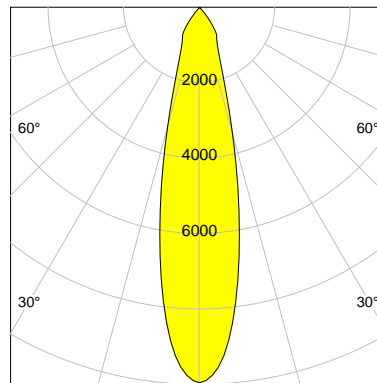

DESCRIPTION

Type	Track Spotlight
Article-number	141279L10725
Colour	white
Energy Consumption	19.1 W
Efficiency	141 lm/W
Luminous Flux	2699 lm
Current (sec)	500 mA
Protection Class	IP 20
Energy-Label	C
Cooling	Passive

LED

Color Temperature	3000K
Color Rendering	CRI 90
LES	15
Color Tolerance	2-Step McAdam
Planckian Curve	BBBL
Spectrum	Premium White G7 HE+
Photobiological safety	RG1

ELECTRICAL

Power Supply	220-240, 50-60Hz
Safety Class	2
Startup Time	< 1s
Overload- / Shortcircuit Protection	
Wiring / Adapter	3-Phase Adapter
Max Luminaires MCB	B16A 27 pcs
Tracks	Global Stucchi Eutrac

Control

Control	On/Off
---------	--------

REFLECTOR

Technology	ULTRA
Material	Miro 4 Silver
FWHM	24°
FWTM	55°

I-max : 9945 cd *

UGR : 20.9 (4H/8H - 70/50/20)

H/m	D/m	E _{max} /lx/klm *
1.0	0.4	3685
2.0	0.8	921
3.0	1.3	409
4.0	1.7	230