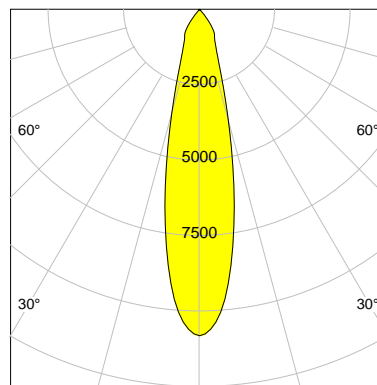

REFLECTOR

Technology	ULTRA
Material	Miro 4 Silver
FWHM	24°
FWTM	55°