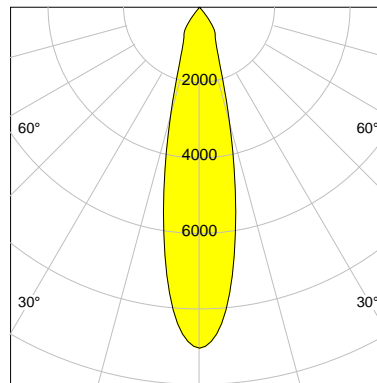

REFLECTOR

Technology	ULTRA
Material	Miro 4 Silver
FWHM	24°
FWTM	55°