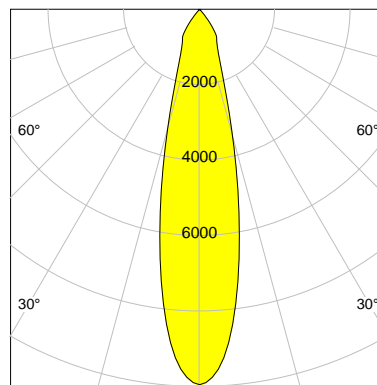

REFLECTOR

Technology	ULTRA
Material	Miro 4 Silver
FWHM	24°
FWTM	55°