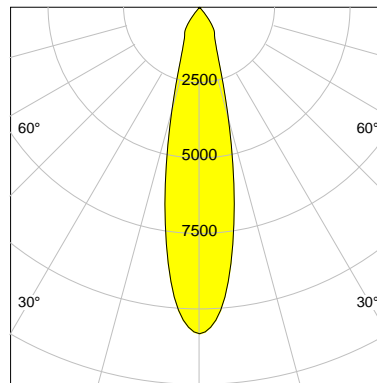

REFLECTOR

Technology	ULTRA
Material	Miro 4 Silver
FWHM	24°
FWTM	55°