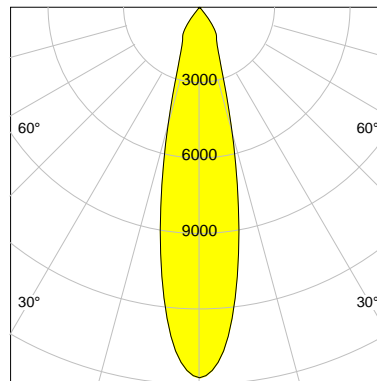

REFLECTOR

Technology	ULTRA
Material	Miro 4 Silver
FWHM	24°
FWTM	55°