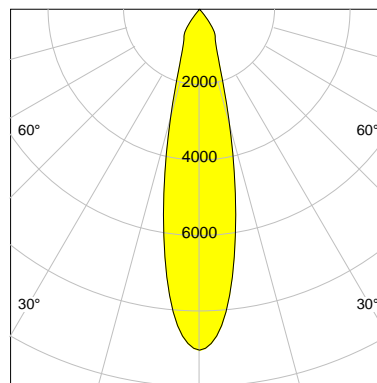

REFLECTOR

Technology	ULTRA
Material	Miro 4 Silver
FWHM	24°
FWTM	55°