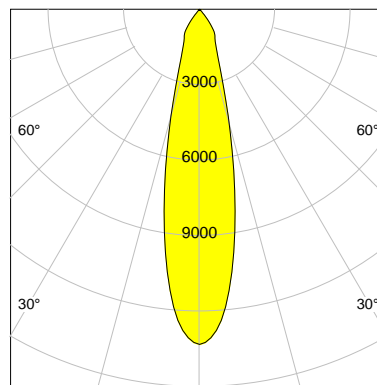

REFLECTOR

Technology	ULTRA
Material	Miro 4 Silver
FWHM	24°
FWTM	55°