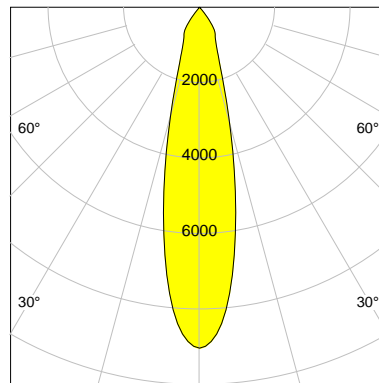

REFLECTOR

Technology	ULTRA
Material	Miro 4 Silver
FWHM	24°
FWTM	55°