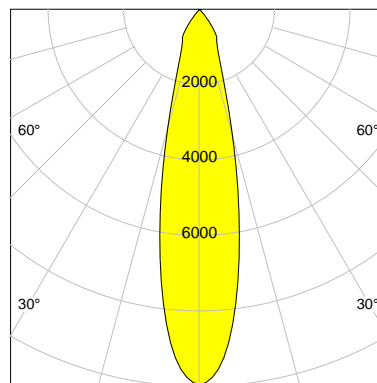

REFLECTOR

Technology	ULTRA
Material	Miro 4 Silver
FWHM	24°
FWTM	55°