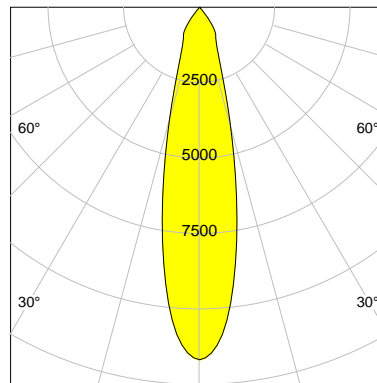

REFLECTOR

Technology	ULTRA
Material	Miro 4 Silver
FWHM	24°
FWTM	55°