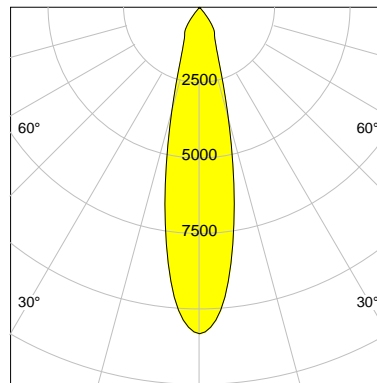

DESCRIPTION

Type	Track Spotlight
Article-number	141279L10768
Colour	silver
Energy Consumption	21.1 W
Efficiency	139 lm/W
Luminous Flux	2934 lm
Current (sec)	550 mA
Protection Class	IP 20
Energy-Label	C
Cooling	Passive

LED

Color Temperature	3000K
Color Rendering	CRI 90
LES	15
Color Tolerance	2-Step McAdam
Planckian Curve	BBBL
Spectrum	Premium White G7 HE+
Photobiological safety	RG1

ELECTRICAL

Power Supply	220-240, 50-60Hz
Safety Class	2
Startup Time	< 1s
Overload- / Shortcircuit Protection	
Wiring / Adapter	3-Phase Adapter
Max Luminaires MCB	B16A 27 pcs
Tracks	Global Stucchi Eutrac

Control

Control	On/Off
---------	--------

REFLECTOR

Technology	ULTRA
Material	Miro 4 Silver
FWHM	24°
FWTM	55°

I-max : 10811 cd *

UGR : 21.2 (4H/8H - 70/50/20)

H/m	D/m	E _{max} /lx/klm *
1.0	0.4	3685
2.0	0.8	921
3.0	1.3	409
4.0	1.7	230