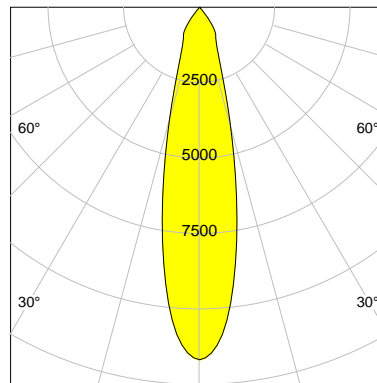

DESCRIPTION

Type	Track Spotlight
Article-number	141279L10769
Colour	silver
Energy Consumption	23.2 W
Efficiency	137 lm/W
Luminous Flux	3168 lm
Current (sec)	600 mA
Protection Class	IP 20
Energy-Label	C
Cooling	Passive

LED

Color Temperature	3000K
Color Rendering	CRI 90
LES	15
Color Tolerance	2-Step McAdam
Planckian Curve	BBBL
Spectrum	Premium White G7 HE+
Photobiological safety	RG1

ELECTRICAL

Power Supply	220-240, 50-60Hz
Safety Class	2
Startup Time	< 1s
Overload- / Shortcircuit Protection	
Wiring / Adapter	3-Phase Adapter
Max Luminaires MCB	B16A 27 pcs
Tracks	Global Stucchi Eutrac

Control

Control	On/Off
---------	--------

REFLECTOR

Technology	ULTRA
Material	Miro 4 Silver
FWHM	24°
FWTM	55°

I-max : 11673 cd *

UGR : 21.5 (4H/8H - 70/50/20)

H/m	D/m	E _{max} /lx/klm *
1.0	0.4	3685
2.0	0.8	921
3.0	1.3	409
4.0	1.7	230