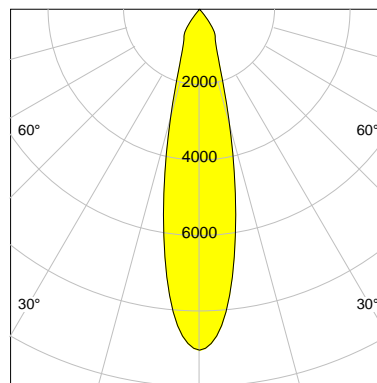

DESCRIPTION

Type	Track Spotlight
Article-number	141279L10772
Colour	black
Energy Consumption	17.1 W
Efficiency	143 lm/W
Luminous Flux	2451 lm
Current (sec)	450 mA
Protection Class	IP 20
Energy-Label	C
Cooling	Passive

LED

Color Temperature	3000K
Color Rendering	CRI 90
LES	15
Color Tolerance	2-Step McAdam
Planckian Curve	BBBL
Spectrum	Premium White G7 HE+
Photobiological safety	RG1

ELECTRICAL

Power Supply	220-240, 50-60Hz
Safety Class	2
Startup Time	< 1s
Overload- / Shortcircuit Protection	
Wiring / Adapter	3-Phase Adapter
Max Luminaires MCB	B16A 27 pcs
Tracks	Global Stucchi Eutrac

Control

Control	On/Off
---------	--------

REFLECTOR

Technology	ULTRA
Material	Miro 4 Silver
FWHM	24°
FWTM	55°

I-max : 9031 cd *

UGR : 20.6 (4H/8H - 70/50/20)

H/m	D/m	E _{max} /lx/klm *
1.0	0.4	3685
2.0	0.8	921
3.0	1.3	409
4.0	1.7	230