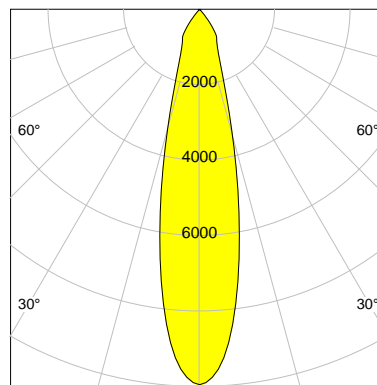

DESCRIPTION

Type	Track Spotlight
Article-number	141279L10773
Colour	black
Energy Consumption	19.1 W
Efficiency	141 lm/W
Luminous Flux	2699 lm
Current (sec)	500 mA
Protection Class	IP 20
Energy-Label	C
Cooling	Passive

LED

Color Temperature	3000K
Color Rendering	CRI 90
LES	15
Color Tolerance	2-Step McAdam
Planckian Curve	BBBL
Spectrum	Premium White G7 HE+
Photobiological safety	RG1

ELECTRICAL

Power Supply	220-240, 50-60Hz
Safety Class	2
Startup Time	< 1s
Overload- / Shortcircuit Protection	
Wiring / Adapter	3-Phase Adapter
Max Luminaires MCB	B16A 27 pcs
Tracks	Global Stucchi Eutrac

Control

Control	On/Off
---------	--------

REFLECTOR

Technology	ULTRA
Material	Miro 4 Silver
FWHM	24°
FWTM	55°

I-max : 9945 cd *

UGR : 20.9 (4H/8H - 70/50/20)

H/m	D/m	E _{max} /lx/klm *
1.0	0.4	3685
2.0	0.8	921
3.0	1.3	409
4.0	1.7	230