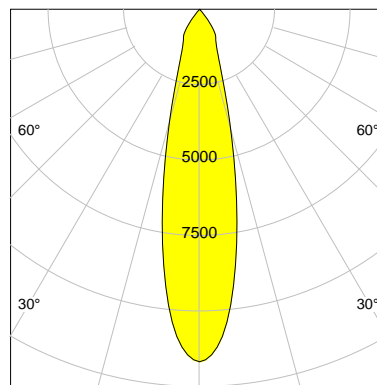

REFLECTOR

Technology	ULTRA
Material	Miro 4 Silver
FWHM	24°
FWTM	55°