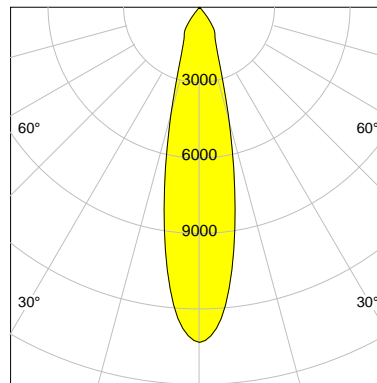

DESCRIPTION

Type	Track Spotlight
Article-number	141279L10776
Colour	black
Energy Consumption	27.4 W
Efficiency	132 lm/W
Luminous Flux	3614 lm
Current (sec)	700 mA
Protection Class	IP 20
Energy-Label	D
Cooling	Passive

LED

Color Temperature	3000K
Color Rendering	CRI 90
LES	15
Color Tolerance	2-Step McAdam
Planckian Curve	BBBL
Spectrum	Premium White G7 HE+
Photobiological safety	RG1

ELECTRICAL

Power Supply	220-240, 50-60Hz
Safety Class	2
Startup Time	< 1s
Overload- / Shortcircuit Protection	
Wiring / Adapter	3-Phase Adapter
Max Luminaires MCB	B16A 27 pcs
Tracks	Global Stucchi Eutrac

Control

Control	On/Off
---------	--------

REFLECTOR

Technology	ULTRA
Material	Miro 4 Silver
FWHM	24°
FWTM	55°

I-max : 13316 cd *

UGR : 21.9 (4H/8H - 70/50/20)

H/m	D/m	E _{max} /lx/klm *
1.0	0.4	3685
2.0	0.8	921
3.0	1.3	409
4.0	1.7	230