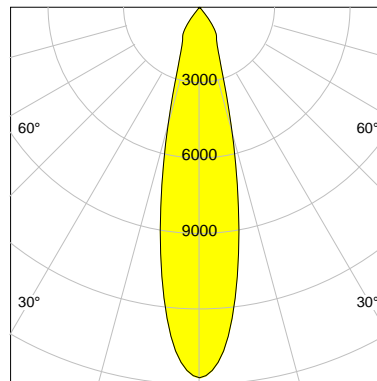

DESCRIPTION

Type	Track Spotlight
Article-number	141279L10777
Colour	black
Energy Consumption	31.8 W
Efficiency	126 lm/W
Luminous Flux	3995 lm
Current (sec)	800 mA
Protection Class	IP 20
Energy-Label	D
Cooling	Passive

LED

Color Temperature	3000K
Color Rendering	CRI 90
LES	15
Color Tolerance	2-Step McAdam
Planckian Curve	BBBL
Spectrum	Premium White G7 HE+
Photobiological safety	RG1

ELECTRICAL

Power Supply	220-240, 50-60Hz
Safety Class	2
Startup Time	< 1s
Overload- / Shortcircuit Protection	
Wiring / Adapter	3-Phase Adapter
Max Luminaires MCB	B16A 27 pcs
Tracks	Global Stucchi Eutrac

Control

Control	On/Off
---------	--------

REFLECTOR

Technology	ULTRA
Material	Miro 4 Silver
FWHM	24°
FWTM	55°

I-max : 14720 cd *

UGR : 22.3 (4H/8H - 70/50/20)

H/m	D/m	E _{max} /lx/klm *
1.0	0.4	3685
2.0	0.8	921
3.0	1.3	409
4.0	1.7	230