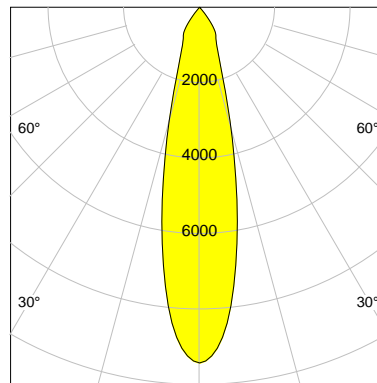

DESCRIPTION

Type	Track Spotlight
Article-number	141279L10780
Colour	white
Energy Consumption	21.1 W
Efficiency	121 lm/W
Luminous Flux	2557 lm
Current (sec)	550 mA
Protection Class	IP 20
Energy-Label	D
Cooling	Passive

LED

Color Temperature	3000K
Color Rendering	CRI 92
LES	15
Color Tolerance	3-Step McAdam
Planckian Curve	BBBL
Spectrum	Premium White G7
Photobiological safety	RG2

ELECTRICAL

Power Supply	220-240, 50-60Hz
Safety Class	2
Startup Time	< 1s
Overload- / Shortcircuit Protection	
Wiring / Adapter	3-Phase Adapter
Max Luminaires MCB	B16A 27 pcs
Tracks	Global Stucchi Eutrac

Control

Control	On/Off
---------	--------

REFLECTOR

Technology	ULTRA
Material	Miro 4 Silver
FWHM	24°
FWTM	55°

I-max : 9421 cd *

UGR : 20.7 (4H/8H - 70/50/20)

H/m	D/m	E _{max} /lx/klm *
1.0	0.4	3685
2.0	0.8	921
3.0	1.3	409
4.0	1.7	230