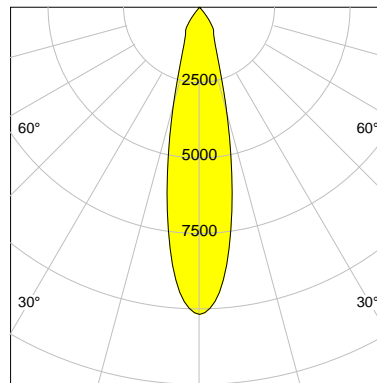

DESCRIPTION

Type	Track Spotlight
Article-number	141279L10781
Colour	white
Energy Consumption	23.2 W
Efficiency	119 lm/W
Luminous Flux	2760 lm
Current (sec)	600 mA
Protection Class	IP 20
Energy-Label	D
Cooling	Passive

LED

Color Temperature	3000K
Color Rendering	CRI 92
LES	15
Color Tolerance	3-Step McAdam
Planckian Curve	BBBL
Spectrum	Premium White G7
Photobiological safety	RG2

ELECTRICAL

Power Supply	220-240, 50-60Hz
Safety Class	2
Startup Time	< 1s
Overload- / Shortcircuit Protection	
Wiring / Adapter	3-Phase Adapter
Max Luminaires MCB	B16A 27 pcs
Tracks	Global Stucchi Eutrac

Control

Control	On/Off
---------	--------

REFLECTOR

Technology	ULTRA
Material	Miro 4 Silver
FWHM	24°
FWTM	55°

I-max : 10169 cd *

UGR : 21.0 (4H/8H - 70/50/20)

H/m	D/m	E _{max} /lx/klm *
1.0	0.4	3685
2.0	0.8	921
3.0	1.3	409
4.0	1.7	230