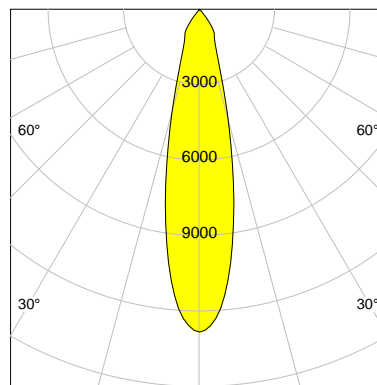

REFLECTOR

Technology	ULTRA
Material	Miro 4 Silver
FWHM	24°
FWTM	55°