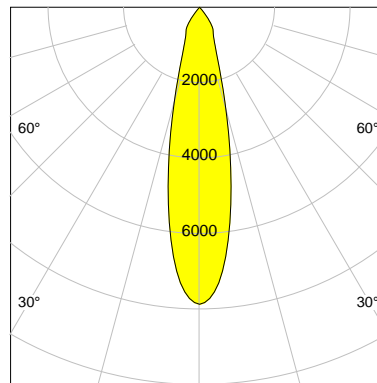

REFLECTOR

Technology	ULTRA
Material	Miro 4 Silver
FWHM	24°
FWTM	55°