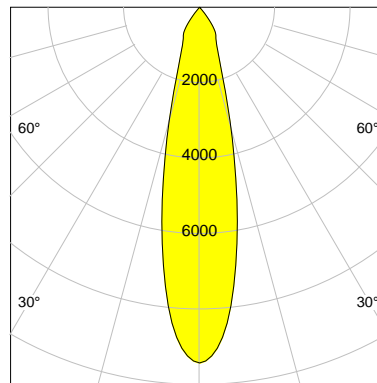

REFLECTOR

Technology	ULTRA
Material	Miro 4 Silver
FWHM	24°
FWTM	55°