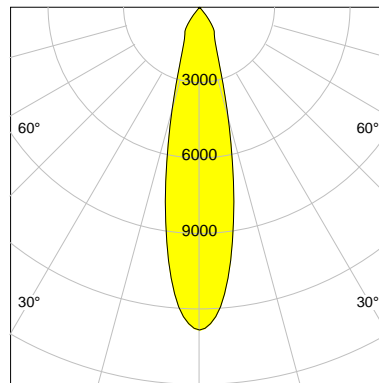

REFLECTOR

Technology	ULTRA
Material	Miro 4 Silver
FWHM	24°
FWTM	55°