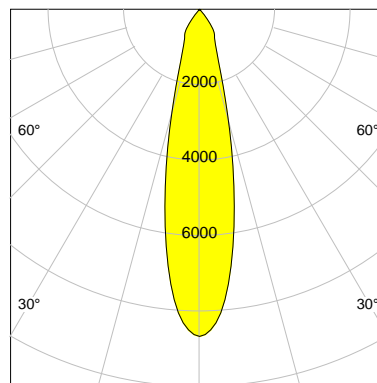

REFLECTOR

Technology	ULTRA
Material	Miro 4 Silver
FWHM	24°
FWTM	55°