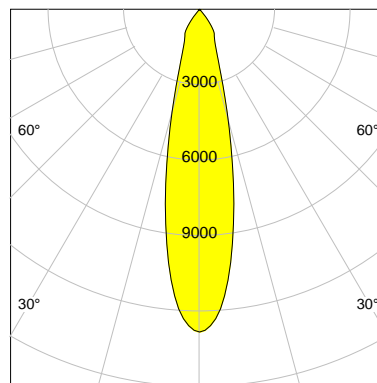

REFLECTOR

Technology	ULTRA
Material	Miro 4 Silver
FWHM	24°
FWTM	55°