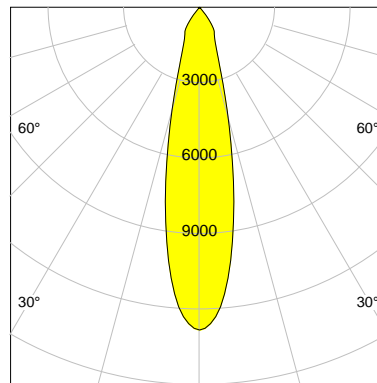

REFLECTOR

Technology	ULTRA
Material	Miro 4 Silver
FWHM	24°
FWTM	55°