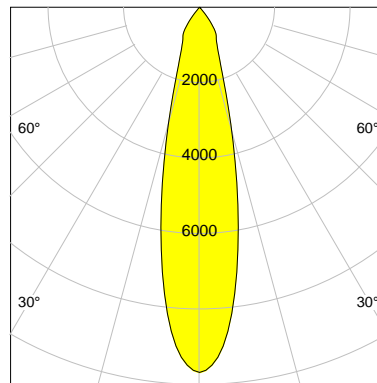

REFLECTOR

Technology	ULTRA
Material	Miro 4 Silver
FWHM	24°
FWTM	55°