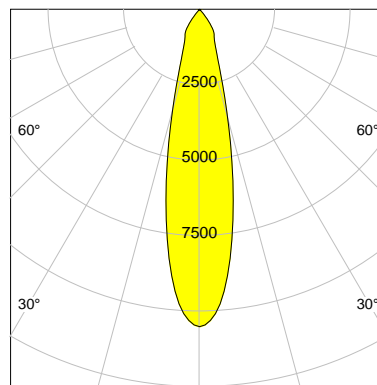

REFLECTOR

Technology	ULTRA
Material	Miro 4 Silver
FWHM	24°
FWTM	55°