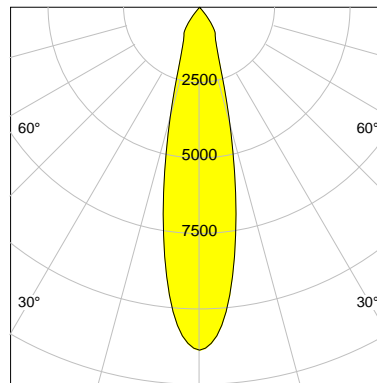

DESCRIPTION

Type	Track Spotlight
Article-number	141279L10818
Colour	white
Energy Consumption	23.2 W
Efficiency	133 lm/W
Luminous Flux	3081 lm
Current (sec)	600 mA
Protection Class	IP 20
Energy-Label	D
Cooling	Passive

LED

Color Temperature	3000K
Color Rendering	CRI 82
LES	15
Color Tolerance	3-Step McAdam
Planckian Curve	BBBL
Spectrum	Premium White G7
Photobiological safety	RG2

ELECTRICAL

Power Supply	220-240, 50-60Hz
Safety Class	2
Startup Time	< 1s
Overload- / Shortcircuit Protection	
Wiring / Adapter	3-Phase Adapter
Max Luminaires MCB	B16A 27 pcs
Tracks	Global Stucchi Eutrac

Control

Control	On/Off
---------	--------

REFLECTOR

Technology	ULTRA
Material	Miro 4 Silver
FWHM	24°
FWTM	55°

I-max : 11352 cd *

UGR : 21.4 (4H/8H - 70/50/20)

H/m	D/m	E _{max} /lx/klm *
1.0	0.4	3685
2.0	0.8	921
3.0	1.3	409
4.0	1.7	230