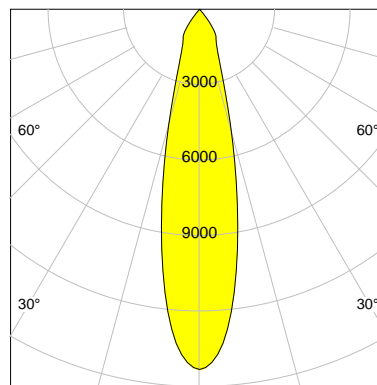

DESCRIPTION

Type	Track Spotlight
Article-number	141279L10820
Colour	white
Energy Consumption	31.8 W
Efficiency	122 lm/W
Luminous Flux	3885 lm
Current (sec)	800 mA
Protection Class	IP 20
Energy-Label	D
Cooling	Passive

LED

Color Temperature	3000K
Color Rendering	CRI 82
LES	15
Color Tolerance	3-Step McAdam
Planckian Curve	BBBL
Spectrum	Premium White G7
Photobiological safety	RG2

ELECTRICAL

Power Supply	220-240, 50-60Hz
Safety Class	2
Startup Time	< 1s
Overload- / Shortcircuit Protection	
Wiring / Adapter	3-Phase Adapter
Max Luminaires MCB	B16A 27 pcs
Tracks	Global Stucchi Eutrac

Control

Control	On/Off
---------	--------

REFLECTOR

Technology	ULTRA
Material	Miro 4 Silver
FWHM	24°
FWTM	55°

I-max : 14315 cd *

UGR : 22.2 (4H/8H - 70/50/20)

H/m	D/m	E _{max} /lx/klm *
1.0	0.4	3685
2.0	0.8	921
3.0	1.3	409
4.0	1.7	230