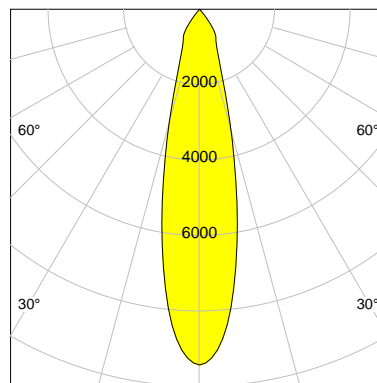

DESCRIPTION

Type	Track Spotlight
Article-number	141279L10828
Colour	silver
Energy Consumption	21.1 W
Efficiency	121 lm/W
Luminous Flux	2557 lm
Current (sec)	550 mA
Protection Class	IP 20
Energy-Label	D
Cooling	Passive

LED

Color Temperature	3000K
Color Rendering	CRI 92
LES	15
Color Tolerance	3-Step McAdam
Planckian Curve	BBBL
Spectrum	Premium White G7
Photobiological safety	RG2

ELECTRICAL

Power Supply	220-240, 50-60Hz
Safety Class	2
Startup Time	< 1s
Overload- / Shortcircuit Protection	
Wiring / Adapter	3-Phase Adapter
Max Luminaires MCB	B16A 27 pcs
Tracks	Global Stucchi Eutrac

Control

Control	On/Off
---------	--------

REFLECTOR

Technology	ULTRA
Material	Miro 4 Silver
FWHM	24°
FWTM	55°

I-max : 9421 cd *

UGR : 20.7 (4H/8H - 70/50/20)

H/m	D/m	E _{max} /lx/klm *
1.0	0.4	3685
2.0	0.8	921
3.0	1.3	409
4.0	1.7	230