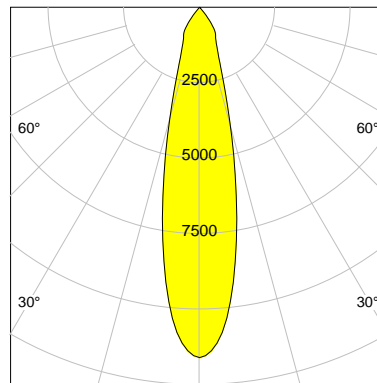

REFLECTOR

Technology	ULTRA
Material	Miro 4 Silver
FWHM	24°
FWTM	55°