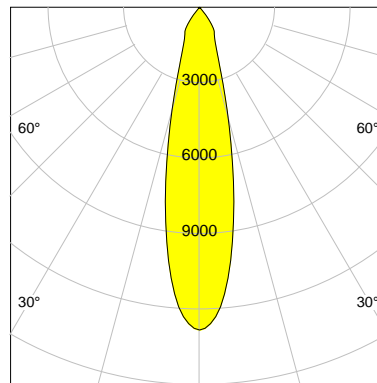

DESCRIPTION

Type	Track Spotlight
Article-number	141279L10831
Colour	silver
Energy Consumption	31.8 W
Efficiency	109 lm/W
Luminous Flux	3481 lm
Current (sec)	800 mA
Protection Class	IP 20
Energy-Label	E
Cooling	Passive

LED

Color Temperature	3000K
Color Rendering	CRI 92
LES	15
Color Tolerance	3-Step McAdam
Planckian Curve	BBBL
Spectrum	Premium White G7
Photobiological safety	RG2

ELECTRICAL

Power Supply	220-240, 50-60Hz
Safety Class	2
Startup Time	< 1s
Overload- / Shortcircuit Protection	
Wiring / Adapter	3-Phase Adapter
Max Luminaires MCB	B16A 27 pcs
Tracks	Global Stucchi Eutrac

Control

Control	On/Off
---------	--------

REFLECTOR

Technology	ULTRA
Material	Miro 4 Silver
FWHM	24°
FWTM	55°

I-max : 12826 cd *

UGR : 21.8 (4H/8H - 70/50/20)

H/m	D/m	E _{max} /lx/klm *
1.0	0.4	3685
2.0	0.8	921
3.0	1.3	409
4.0	1.7	230