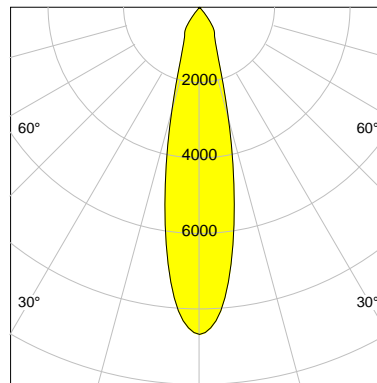

REFLECTOR

Technology	ULTRA
Material	Miro 4 Silver
FWHM	24°
FWTM	55°