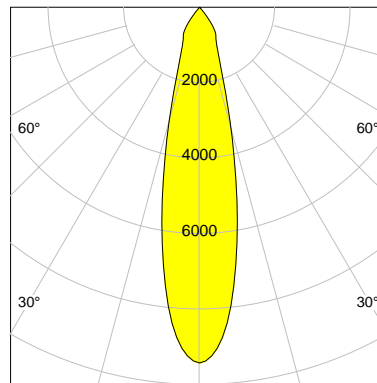

DESCRIPTION

Type	Track Spotlight
Article-number	141279L10834
Colour	black
Energy Consumption	21.1 W
Efficiency	121 lm/W
Luminous Flux	2557 lm
Current (sec)	550 mA
Protection Class	IP 20
Energy-Label	D
Cooling	Passive

LED

Color Temperature	3000K
Color Rendering	CRI 92
LES	15
Color Tolerance	3-Step McAdam
Planckian Curve	BBBL
Spectrum	Premium White G7
Photobiological safety	RG2

ELECTRICAL

Power Supply	220-240, 50-60Hz
Safety Class	2
Startup Time	< 1s
Overload- / Shortcircuit Protection	
Wiring / Adapter	3-Phase Adapter
Max Luminaires MCB	B16A 27 pcs
Tracks	Global Stucchi Eutrac

Control

Control	On/Off
---------	--------

REFLECTOR

Technology	ULTRA
Material	Miro 4 Silver
FWHM	24°
FWTM	55°

I-max : 9421 cd *

UGR : 20.7 (4H/8H - 70/50/20)

H/m	D/m	E _{max} /lx/klm *
1.0	0.4	3685
2.0	0.8	921
3.0	1.3	409
4.0	1.7	230