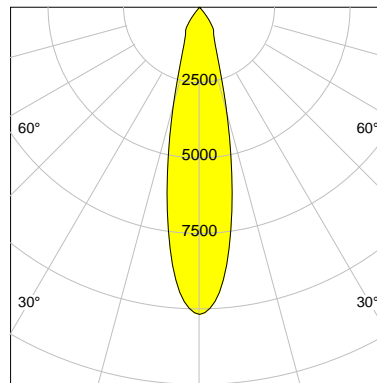

REFLECTOR

Technology	ULTRA
Material	Miro 4 Silver
FWHM	24°
FWTM	55°