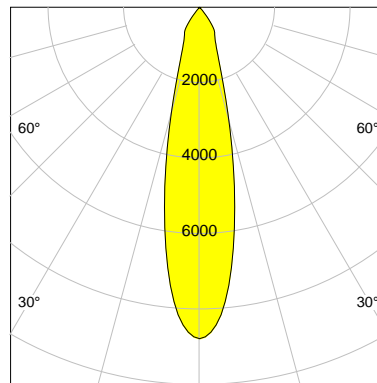

REFLECTOR

Technology	ULTRA
Material	Miro 4 Silver
FWHM	24°
FWTM	55°