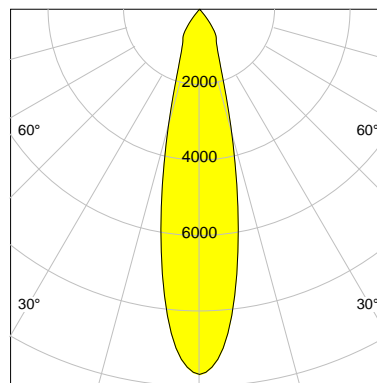

REFLECTOR

Technology	ULTRA
Material	Miro 4 Silver
FWHM	24°
FWTM	55°