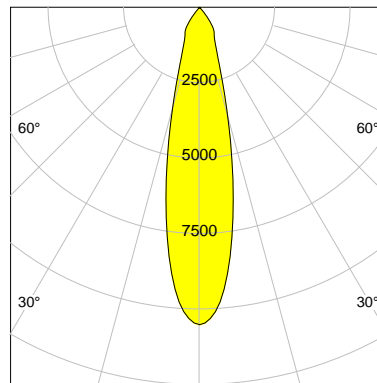

REFLECTOR

Technology	ULTRA
Material	Miro 4 Silver
FWHM	24°
FWTM	55°