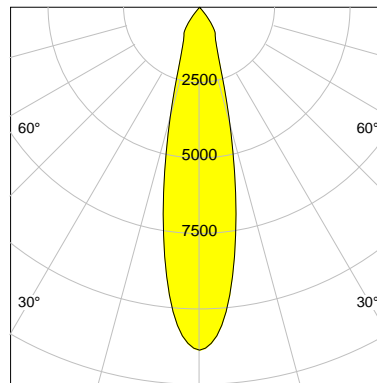

REFLECTOR

Technology	ULTRA
Material	Miro 4 Silver
FWHM	24°
FWTM	55°