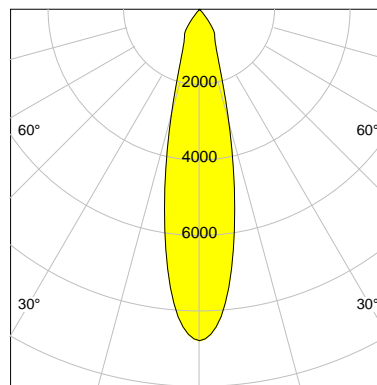

REFLECTOR

Technology	ULTRA
Material	Miro 4 Silver
FWHM	24°
FWTM	55°