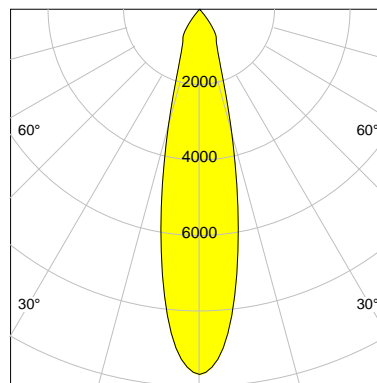

I-max : 9672 cd *

UGR : 20.8 (4H/8H - 70/50/20)

H/m	D/m	E_{max}/lx/klm *
1.0	0.4	3685
2.0	0.8	921
3.0	1.3	409
4.0	1.7	230

Other configurations, accessories or controls like DALI or Wireless on request

The technical data represent rated values for an ambient temperature of 25°C. The data values for the luminous flux are initially subject to a tolerance of +/- 10%, those for the the electrical connected load are initially subject to a tolerance of +/- 10%, those for the CRI +/- 1.5 and those for the colour temperature are initially subject to a tolerance of +/- 150 K. Errors and omission excepted. Subject to change without prior notice. Last update 2023_05_22